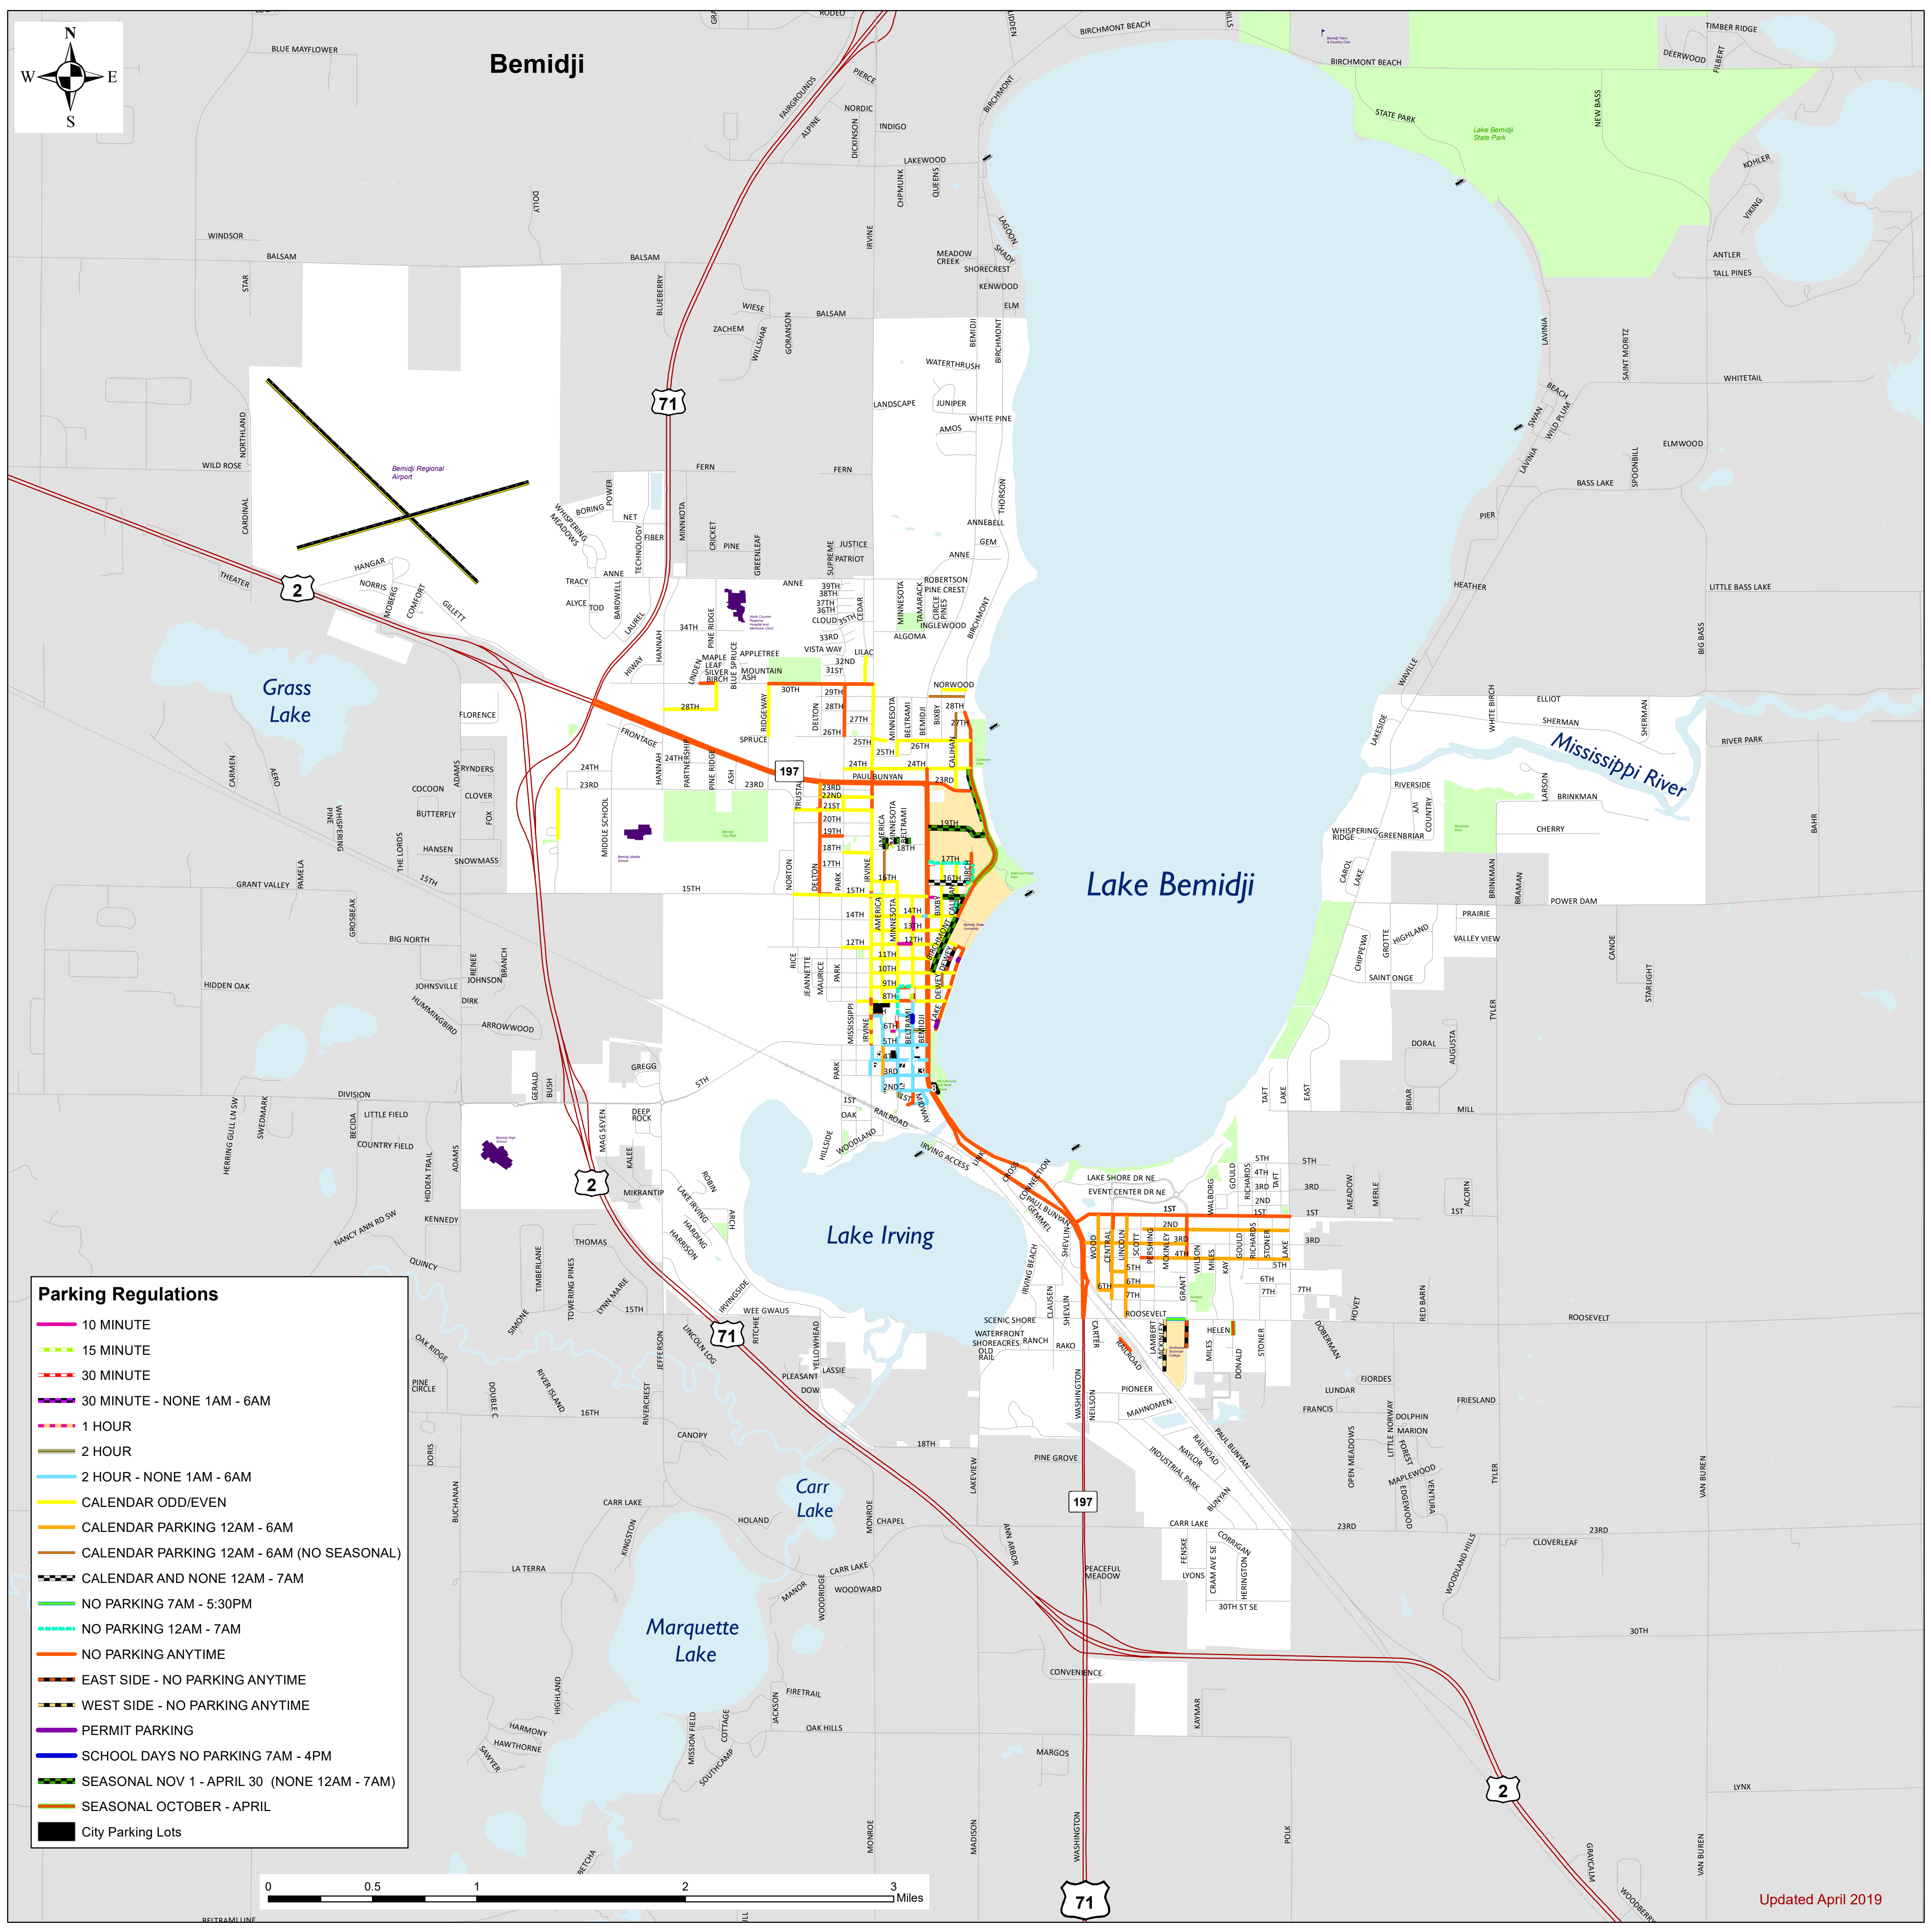

Bemidji

Parking Regulations

- 10 MINUTE
- 15 MINUTE
- 30 MINUTE
- 30 MINUTE - NONE 1AM - 6AM
- 1 HOUR
- 2 HOUR
- 2 HOUR - NONE 1AM - 6AM
- CALENDAR ODD/EVEN
- CALENDAR PARKING 12AM - 6AM
- CALENDAR PARKING 12AM - 6AM (NO SEASONAL)
- CALENDAR AND NONE 12AM - 7AM
- NO PARKING 7AM - 5:30PM
- NO PARKING 12AM - 7AM
- NO PARKING ANYTIME
- EAST SIDE - NO PARKING ANYTIME
- WEST SIDE - NO PARKING ANYTIME
- PERMIT PARKING
- SCHOOL DAYS NO PARKING 7AM - 4PM
- SEASONAL NOV 1 - APRIL 30 (NONE 12AM - 7AM)
- SEASONAL OCTOBER - APRIL
- City Parking Lots